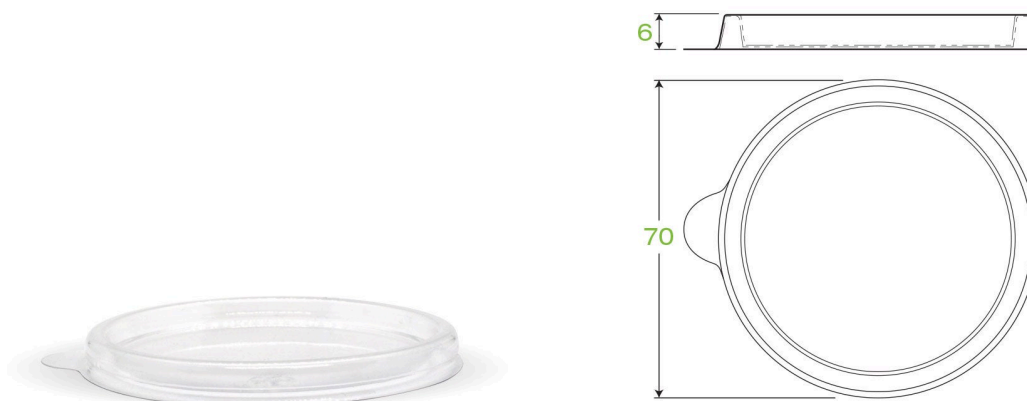

# 60ml PLA Sauce Cup Lid B-SCL-60-PLA

Our bioplastic lids are made from 100% renewable resources, with a carbon footprint up to 75% less than conventional plastic. Certified industrially compostable and carbon neutral. This bioplastic sauce lid fits our 60ml sugarcane sauce cups; it does not fit our clear 60ml PLA bioplastic sauce cup. Note: this lid is cold use only.

<b>Carton quantity:</b> 1000	<b>Sleeves per carton:</b> 20	<b>Units per sleeve:</b> 50
<b>Carton Size LxWxH (cm):</b> 38.5x31x29	<b>Carton gross weight (kg):</b> 2.300000	<b>Carton barcode:</b> 19344062047763
<b>Raw Material:</b> Bioplastic - PLA	<b>Lining/coating:</b> None	<b>Window Material:</b> None
<b>Printing Type:</b> None	<b>Inks:</b> None	<b>Dimensions top LxW (mm):</b> 72.5x72.5
<b>Dimensions base LxW (mm):</b> 72.5x72.5	<b>Product Depth:</b> 6.5	<b>Product weight (g):</b> 1.8
<b>Use:</b> Cold use only	<b>Manufactured:</b> China	<b>Customise:</b> Emboss
<b>MOQ custom:</b> MOQ apply see custom packaging	<b>Mould fees:</b> Yes - see custom packaging	<b>Environmental production certified:</b> ISO 14001
<b>Quality product certified:</b> ISO 9001	<b>Factory food safety certified:</b> BRC, HACCP	<b>Corporate social accreditation:</b> BSCI, SA 8000
<b>Home compostable:</b> Certified to AS5810 Australian standards, Certified to NF T51-800 European standards, TBC	<b>Industrially compostable:</b> Certified to AS4736 Australian Standards, Certified to EN13432 European Standard	<b>Recyclable:</b> Yes - In The Paper Recycling if Not Contaminated With Food